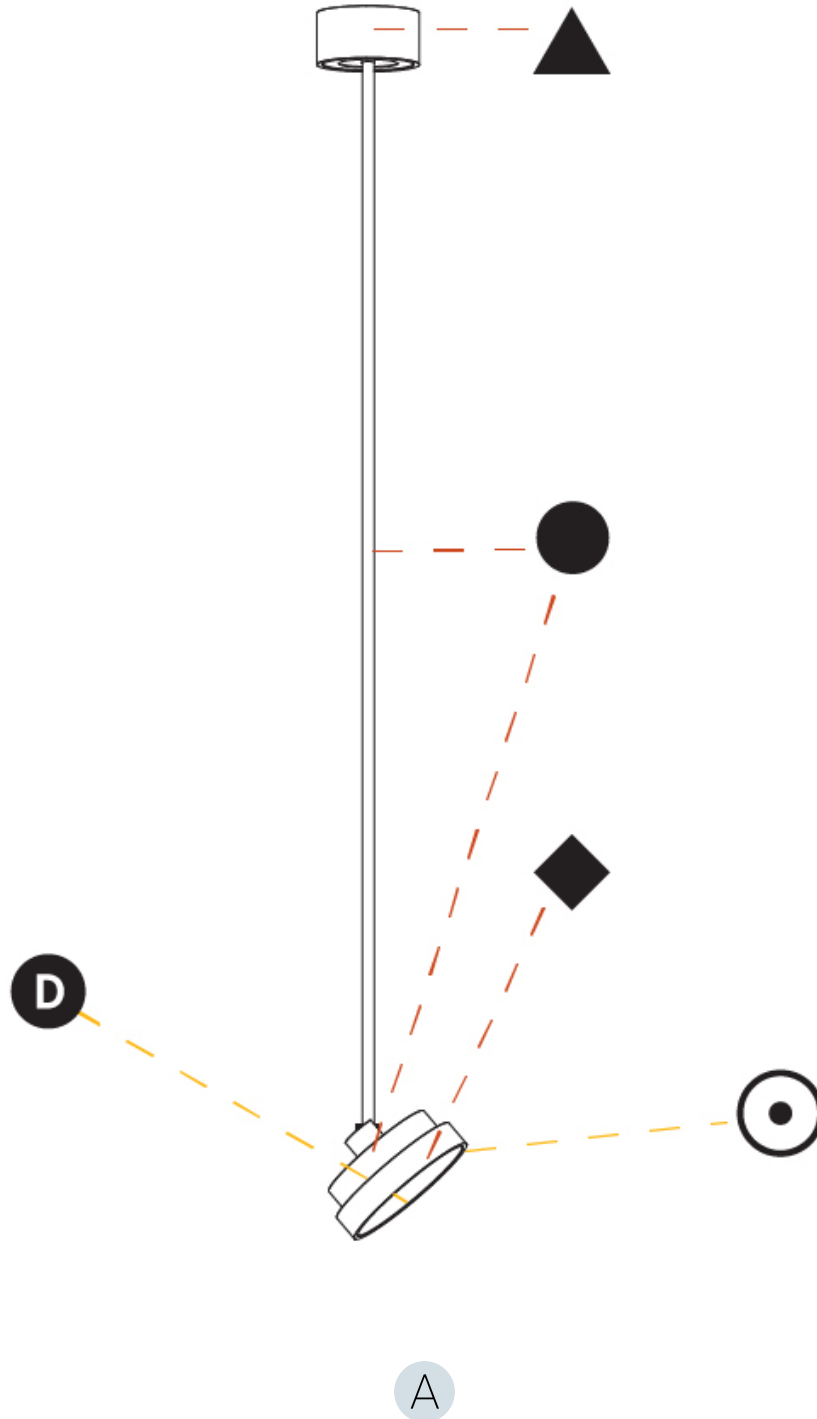

SIGN DIVA FLEX SUSPENSION

A30852-

PROJECT	_____
TYPE	_____
SPECIFIER	_____
QUANTITY	_____
DATE	_____